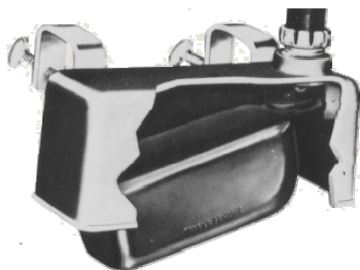

## MIDLAND ALL BRASS FLOAT VALVES

The Midland All-Brass float valves have a brass body with a precision machined seat for the guide to set into. A leather washer is on top of the guide, secured by a lid that attaches to the handle arm. The design gives you a positive shut off every time. By removing the two screws and connecting the handle in position perpendicular to that shown, the valve can be used on the side of the watering trough, instead of the bottom. 3/4" through 2" valves are now in our Denver stock, as indicated in bold type below. Other sizes are special order and require 2 to 3 weeks for delivery.

\$ 37.25	34MFLTV	<b>3/4"</b>	All Brass Reversible Float Valve
\$ 49.75	1MFLTV	<b>1"</b>	All Brass Reversible Float Valve
\$ 60.35	114MFLTV	<b>1-1/4"</b>	All Brass Reversible Float Valve
\$ 72.30	112MFLTV	<b>1-1/2"</b>	All Brass Reversible Float Valve
\$ 88.20	2MFLTV	<b>2"</b>	All Brass Reversible Float Valve
\$ 148.00	212MFLTV	2-1/2"	All Brass Reversible Float Valve
\$ 174.00	3MFLTV	3"	All Brass Reversible Float Valve
\$ 260.00	4MFLTV	4"	All Brass Reversible Float Valve

## REPLACEMENT TANK FLOAT VALVE LEATHERS

\$ 1.20	<b>3/4"</b>	Replacement Leathers	\$ 3.05	<b>2"</b>	Replacement Leathers
\$ 1.30	<b>1"</b>	Replacement Leathers	\$ 5.75	2-1/2"	Replacement Leathers
\$ 1.40	<b>1-1/4"</b>	Replacement Leathers	\$ 7.90	3"	Replacement Leathers
\$ 1.75	<b>1-1/2"</b>	Replacement Leathers	\$ 12.10	4"	Replacement Leathers

## TROUGH-O-MATIC AUTOMATIC FLOAT VALVES

\$ 11.60 **TM-825 FLOAT VALVE** with polystyrene plastic case maintains a constant water level in your stock tank. They are easy to install and have a 375 gals per hour capacity. The one piece molded polyethylene float is maintenance free. These float valves have adjustable mounting brackets to control the water level and a reversible neoprene valve seat for longer life. They will fit all models of plastic or metal stock tanks.